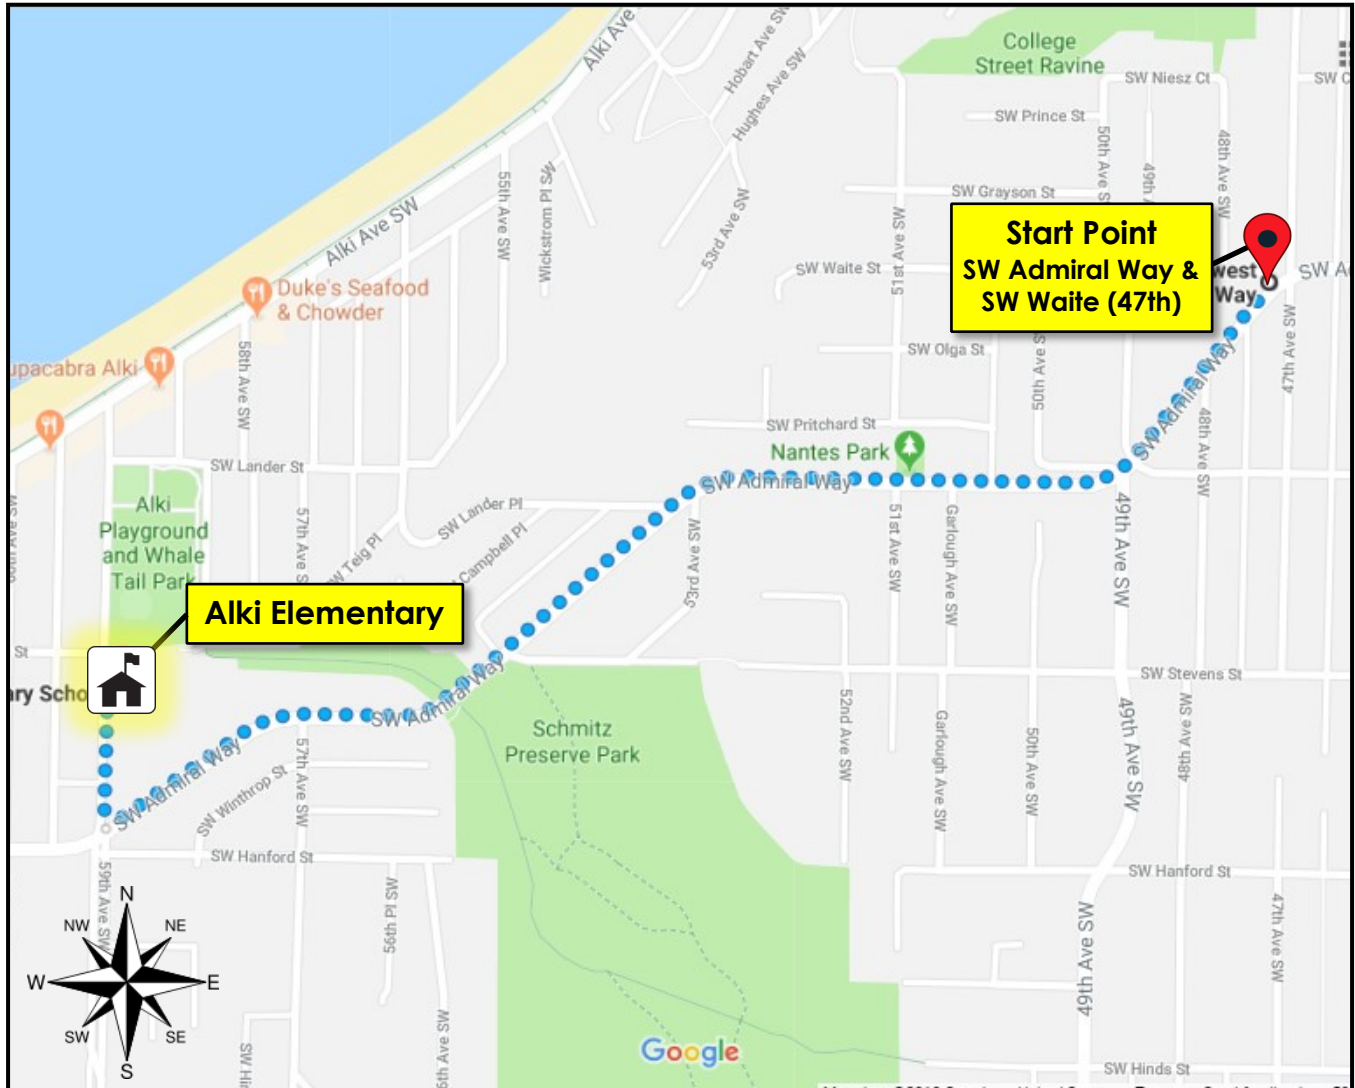

# Alki Elementary—Walk to School Day 2018

## Admiral Route Map

[Click here for Google Map link](#)

**Wednesday, October 10, 2018**

**Start:** Meet at corner of **SW Waite Street** and **SW Admiral Way** at **7:10 am**  
(across from Alki Mail and Dispatch)

**Route:** **1.0 mile** to Alki Elementary along Admiral Way

**Route Leader:** **Jenna Andersen** – [president@alkipta.com](mailto:president@alkipta.com) or 509-760-4600

Arrive at Alki Elementary by 7:40 am for free snacks and fun incentive items!