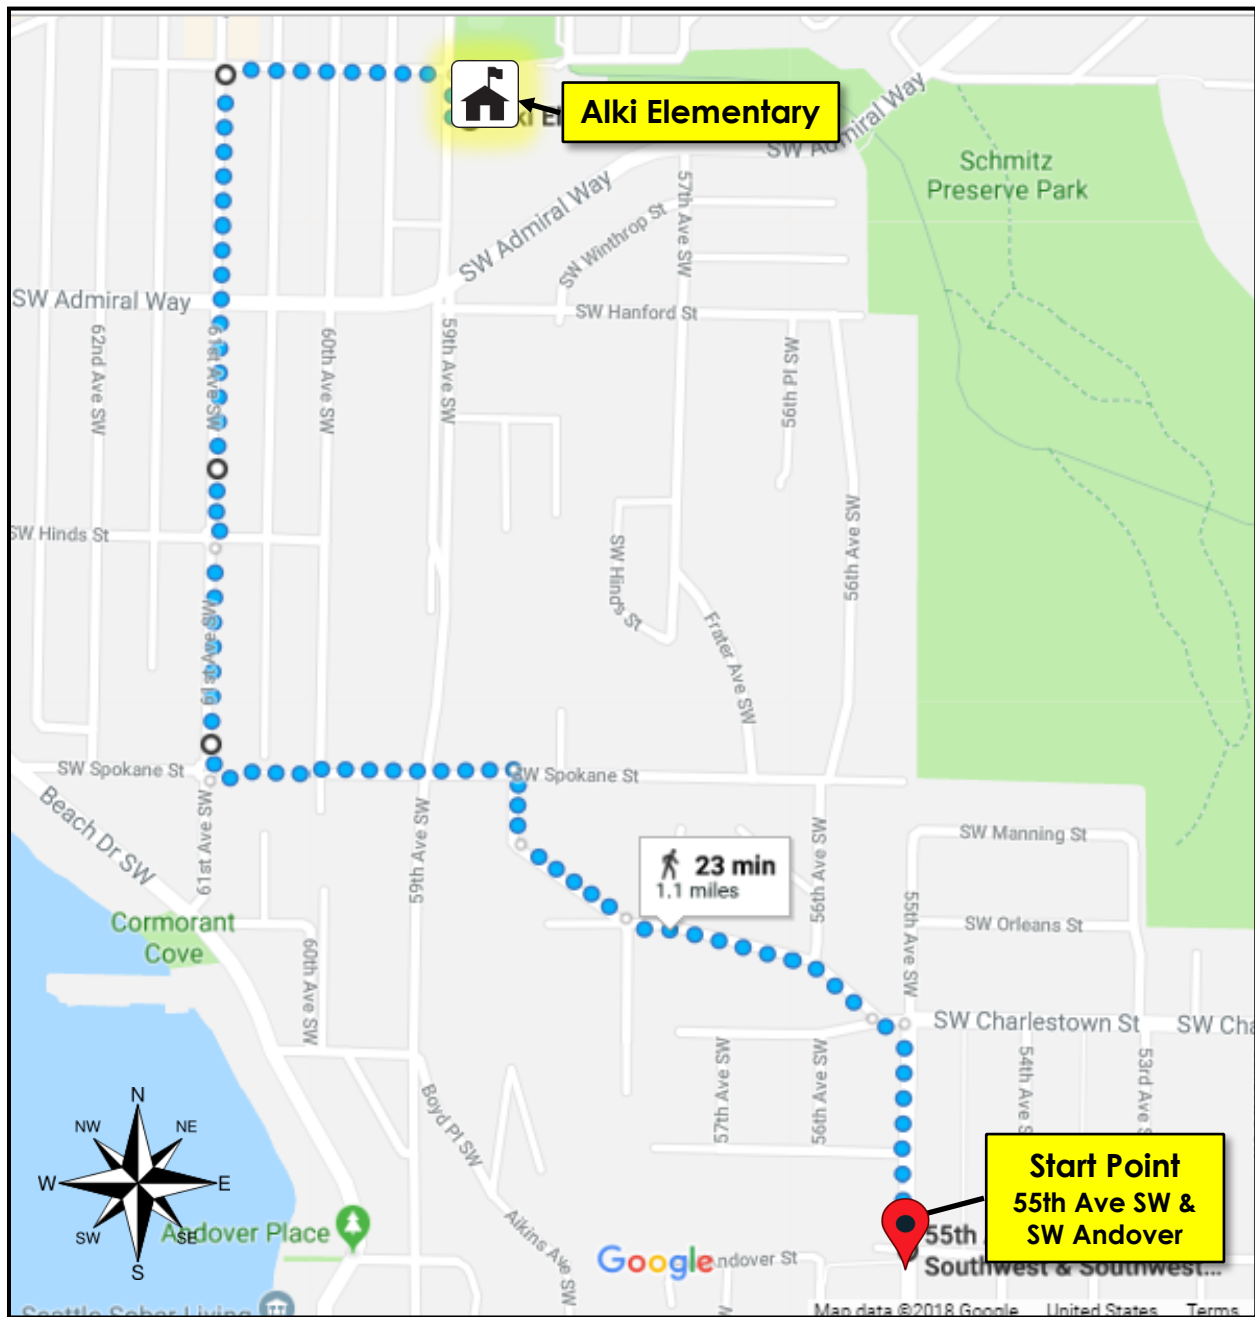

Alki Elementary—Walk to School Day 2018

Genesee Hill Route Map

[Click here for Google Map link](#)

Wednesday, October 10, 2018

Start: Meet at corner of **SW Andover Street** and **55th Ave SW** at **7:10 am**.

Route: **1.1 mile** to Alki Elementary along Spokane Street and 61st Avenue

Route Leader: **Bryan Fiedorczyk** – bryan.fiedor@gmail.com or 206-397-9124

Arrive at Alki Elementary by 7:40 am for free snacks and fun incentive items!