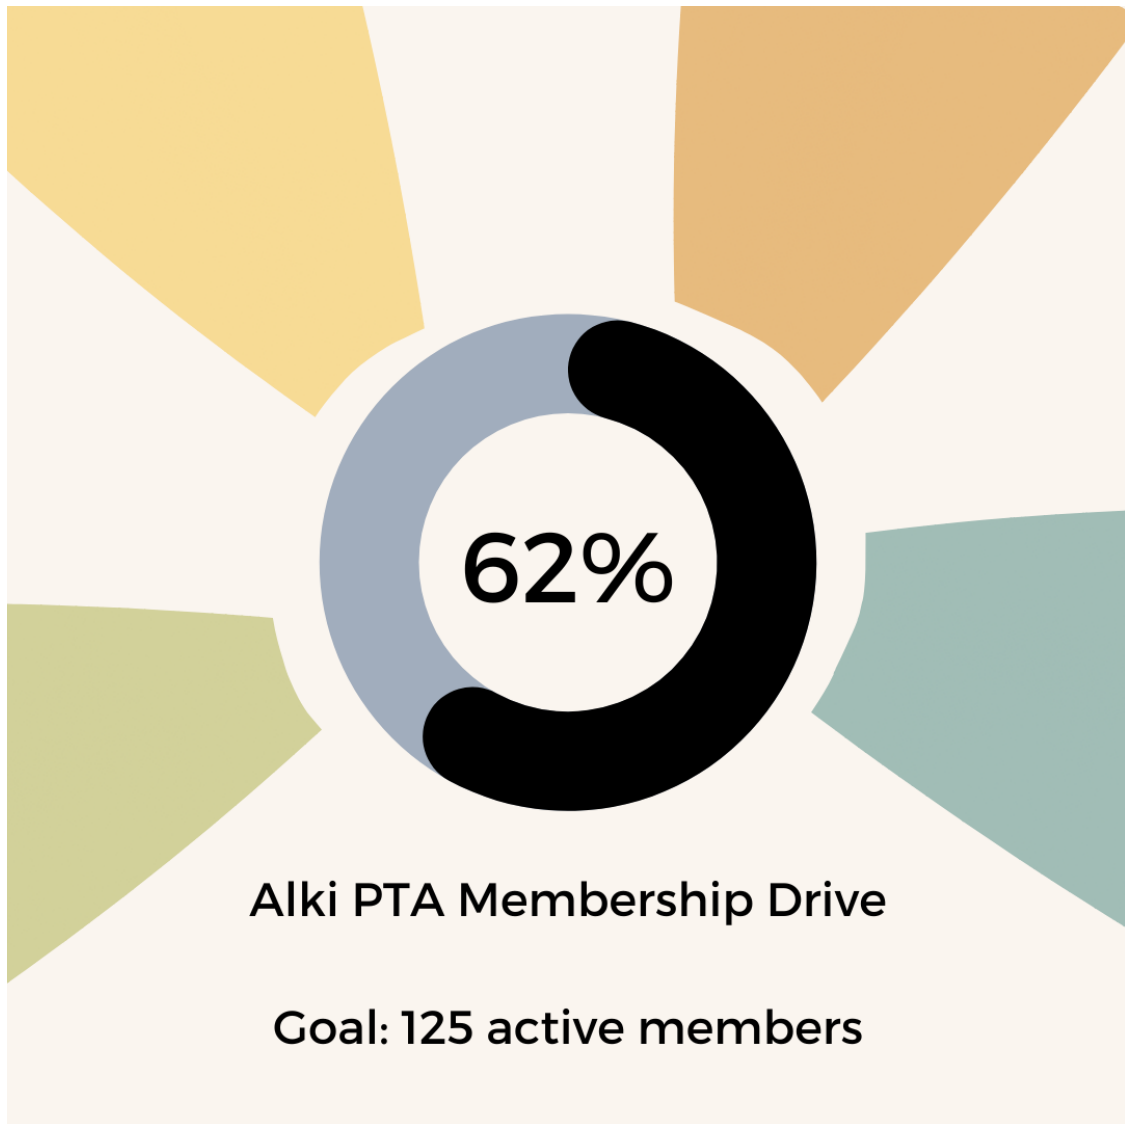

## Easy Ways to Help Alki PTA!

[AmazonSmile](#)

[Box Tops for Education](#)

[Tru Earth](#)

**Spiritwear Shop is OPEN!**

Our online spiritwear shop is open, we have a variety of items available to show your school spirit!

[Shop Here!](#)

---

## **Alki PTA Membership Drive**

Help us reach our goal this year of 125 PTA members and sign up today!

New School Year means your PTA membership needs to be renewed! We encourage new and returning members to renew your PTA Membership [HERE](#)