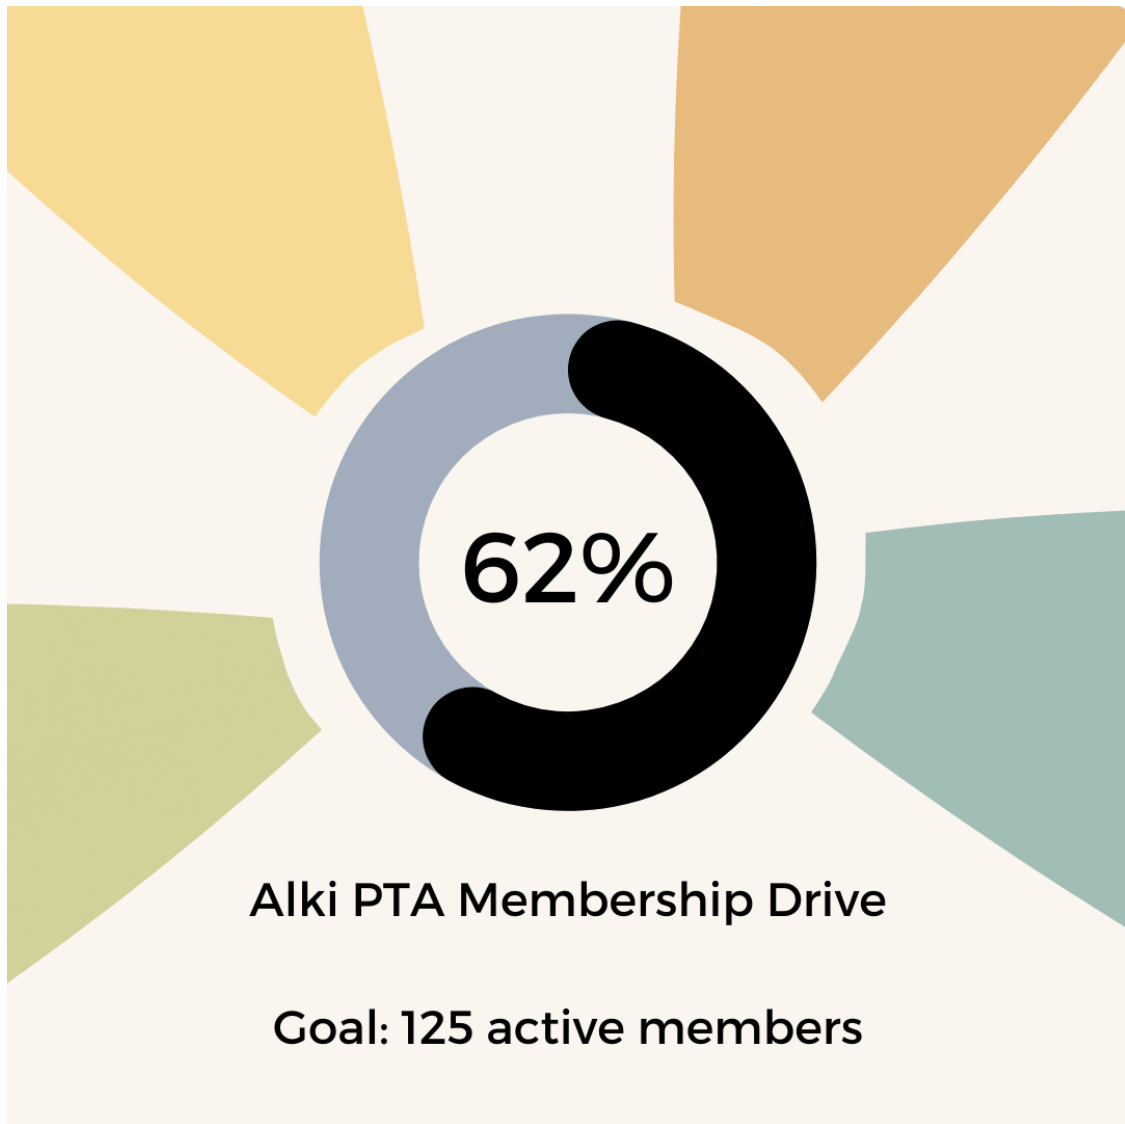

Join us as a volunteer or donate an item, service, event, etc. Any amount of help is greatly appreciated!

Sign up to help [HERE](#).

FUNDRAISING MADE EASY

Turn everyday purchases into donations to Alki PTA today!

Easy Ways to Help Alki PTA!

[AmazonSmile](#)

[Box Tops for Education](#)

[Tru Earth](#)

Spiritwear Shop is OPEN!

Our online spiritwear shop is open, we have a variety of items available to show your school spirit!

[Shop Here!](#)

Alki PTA Membership Drive

Help us reach our goal this year of 125 PTA members and sign up today!

New School Year means your PTA membership needs to be renewed! We encourage new and returning members to renew your PTA Membership [HERE](#)