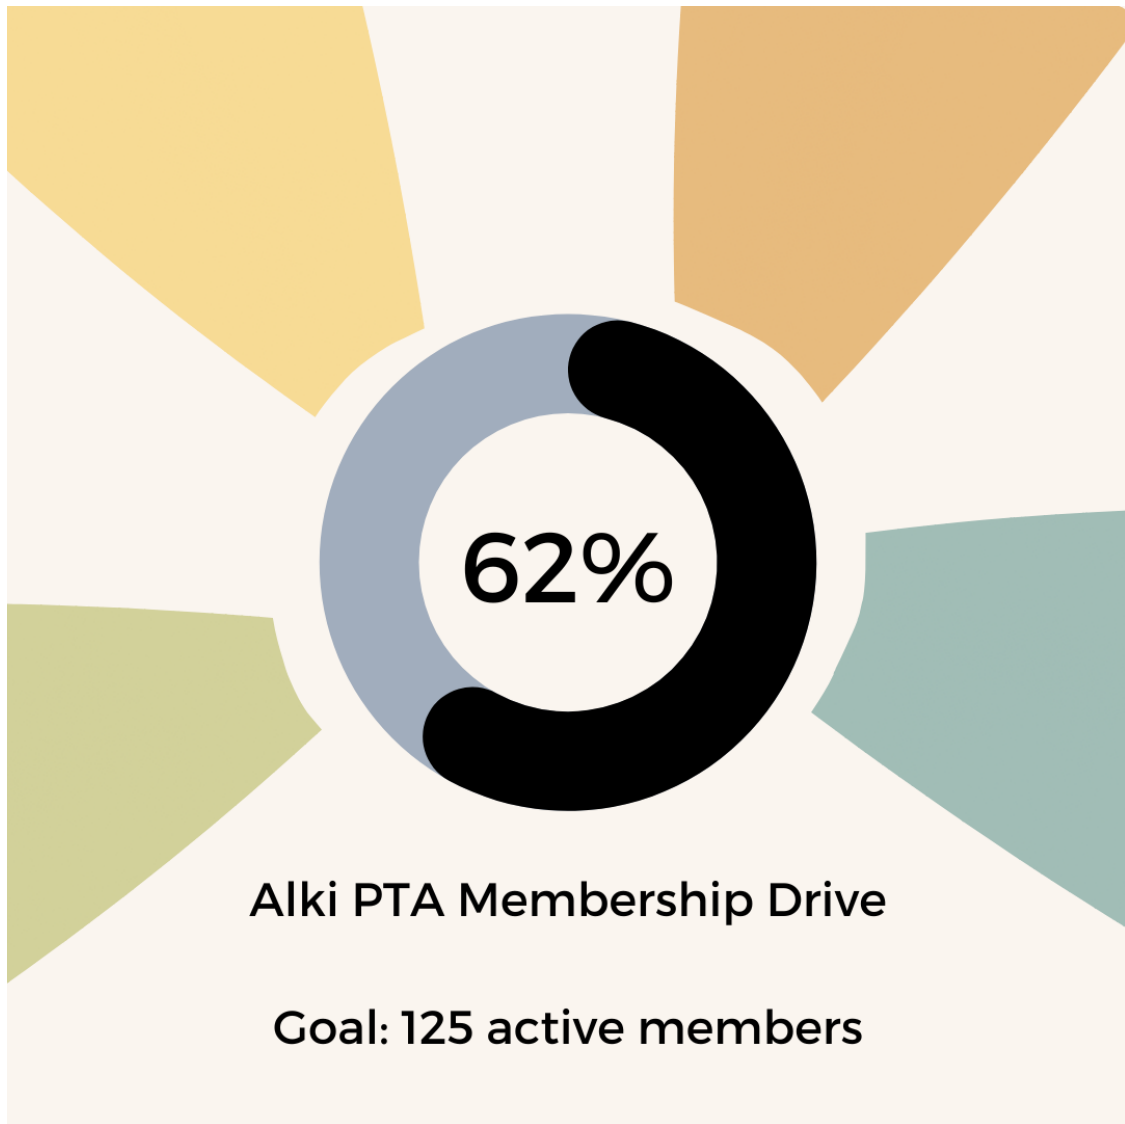

Thank you volunteers!

[Sign up here!](#)

Sign up to Help with the PTA Auction!

The Alki PTA Auction is BACK and we need your help!

Join us as a volunteer or donate an item, service, event, etc. Any amount of help is greatly appreciated!

Sign up to help [HERE](#).

FUNDRAISING MADE EASY

Turn everyday purchases into donations to Alki PTA today!

Easy Ways to Help Alki PTA!

[AmazonSmile](#)

[Box Tops for Education](#)

[Tru Earth](#)

Spiritwear Shop is OPEN!

Our online spiritwear shop is open, we have a variety of items available to show your school spirit!

[Shop Here!](#)

Alki PTA Membership Drive

Help us reach our goal this year of 125 PTA members and sign up today!