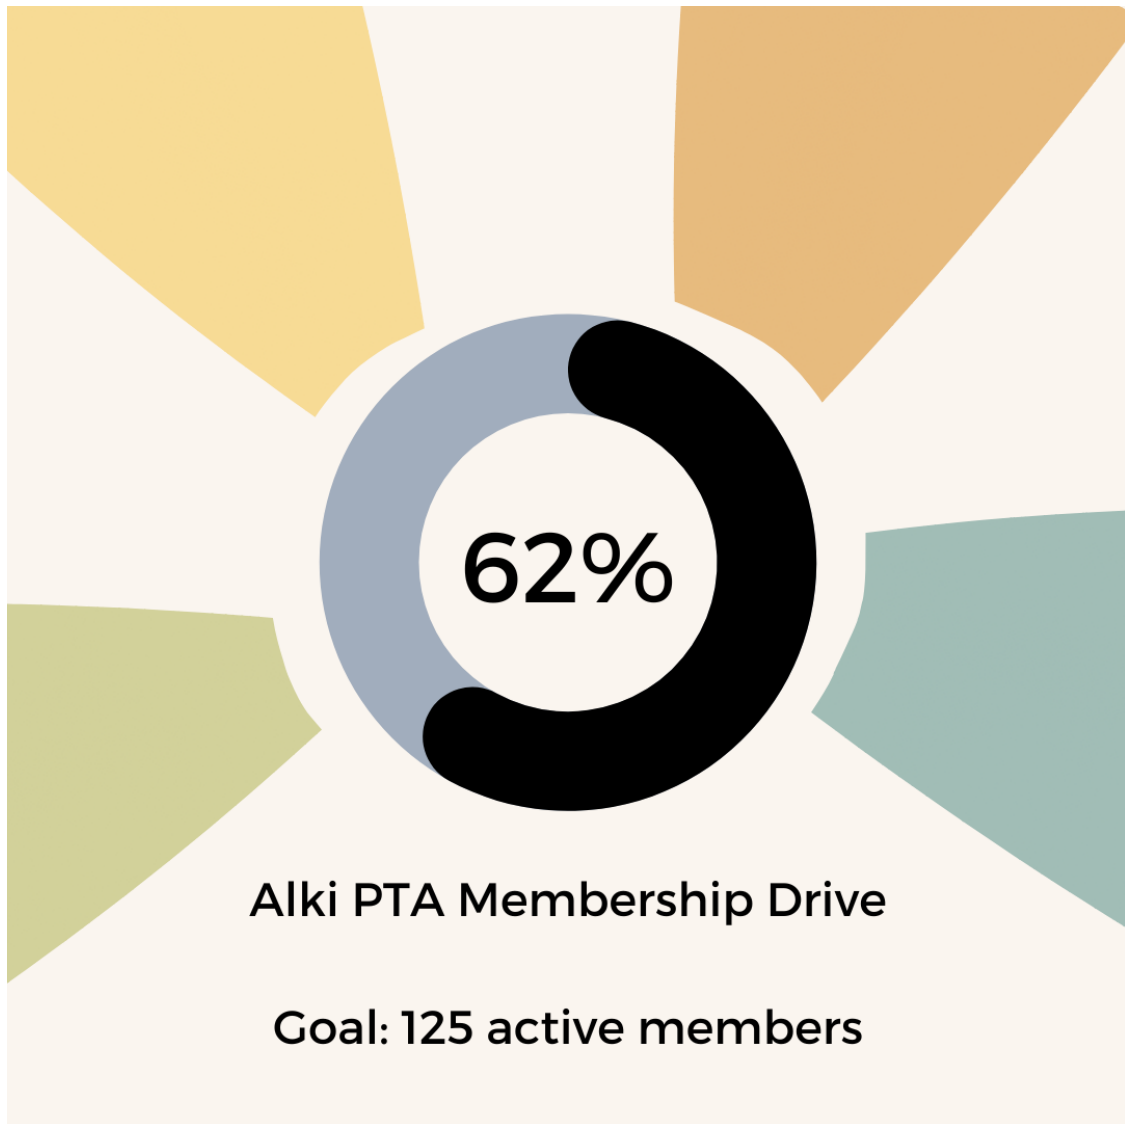

Join us as a volunteer or donate an item, service, event, etc. Any amount of help is greatly appreciated!

Sign up to help [HERE](#).

Easy Ways to Help Alki PTA!

[AmazonSmile](#)

[Box Tops for Education](#)

[Tru Earth](#)

Spiritwear Shop is OPEN!

Our online spiritwear shop is open, we have a variety of items available to show your school spirit!

[Shop Here!](#)

Alki PTA Membership Drive

Help us reach our goal this year of 125 PTA members and sign up today!