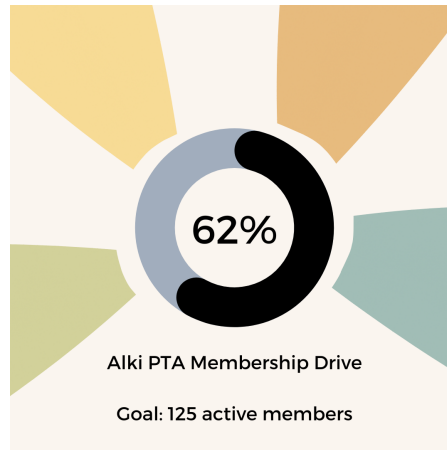

Our online spiritwear shop is open, we have a variety of items available to show your school spirit!

[Shop Here!](#)

Alki PTA Membership Drive

Help us reach our goal this year of 125 PTA members and sign up today!

New School Year means your PTA membership needs to be renewed! We encourage new and returning members to renew your PTA Membership [HERE](#)

WHY JOIN THE PTA? The number one reason to join the Parent Teacher Association is to benefit your child. In doing so, you also help your school. But there are many more PTA advantages from [pta.org](#):

- **Get Connected** There's no better way to know what's happening in your school.
- **Speak Up** PTA can be a way for you to more effectively suggest change at your child's school and vote at membership meetings.
- **Discover Great Resources:** The PTA offers a variety of programs designed for parents as well as students.
- **Witness Improvement** By getting involved at your child's school you'll be part of the solution, helping make positive changes. Local PTAs play an important role by supporting building improvements through advocacy and play an important role in fundraising for curriculum-based programs and social events.
- **Be a Role Model** By becoming a PTA member, you'll be demonstrating to your child the importance you place on education.
- **Enjoy Substantial Benefits** Individuals and local units can take advantage of a host of benefits from PTA membership including discounts and offers from member benefits providers and sponsors, magazine subscriptions, leadership training, e-newsletters and much more.
- **Tap into a Network** PTA functions are opportunities to meet other parents and teachers, building rapport and discussing issues that are on your mind. You can share ideas, concerns, and experiences.
- **Watch Yourself Grow** By volunteering with your PTA, you put your skills and hobbies to use for a noble cause—your child and all children in the community.

[Join Alki PTA](#)

And, Finally.....

Or share this newsletter with other Alki parents.

[Share This Email](#)

Alki Elementary School Information

Day of the week	Start Time	End Time
M, T, Th, F	7:55 a.m.	2:25 p.m.
W	7:55 a.m.	1:10 p.m.

[View Bell Schedule](#)

Attendance Email: alki.attendance@seattleschools.org
Attendance Message Line: 206-252-9054

Main Office: 206-252-9050
Fax: 206-252-9051

Please email info@alkipta.com with any questions or suggestions to the E-News.
Thank you for supporting the students of Alki!

Visit us at <https://www.alkipta.com/>