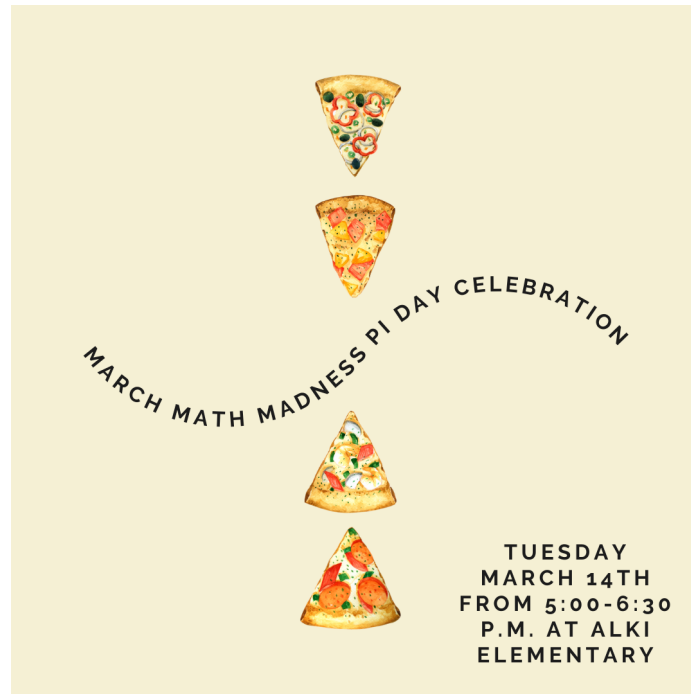

Alki's March Math Madness on Pi Day (3.14)!

Alki's March Math Madness is coming soon!! Mark your calendars for a fun family/community event where we celebrate Pi Day and math at Alki! **Tuesday March 14th from 5:00-6:30p.m.** at Alki Elementary.

Participants will be able to play math games together, build their own projects in our Pick a Project Lab, participate in grade level estimation challenges and much more! We will also be offering pizza to all families attending in celebration of Pi Day! Please RSVP below to help us with food ordering.

RSVP for Math Madness

Parents, we need you!

Join the Alki PTA Nominating Committee!

Alki PTA is looking for a few volunteers to form this year's PTA Nominating Committee to seek out a new slate of officers for 2023/2024.

If you would like to know more about Nominating Committee and the PTA Board - please reach out to info@alkipta.com.