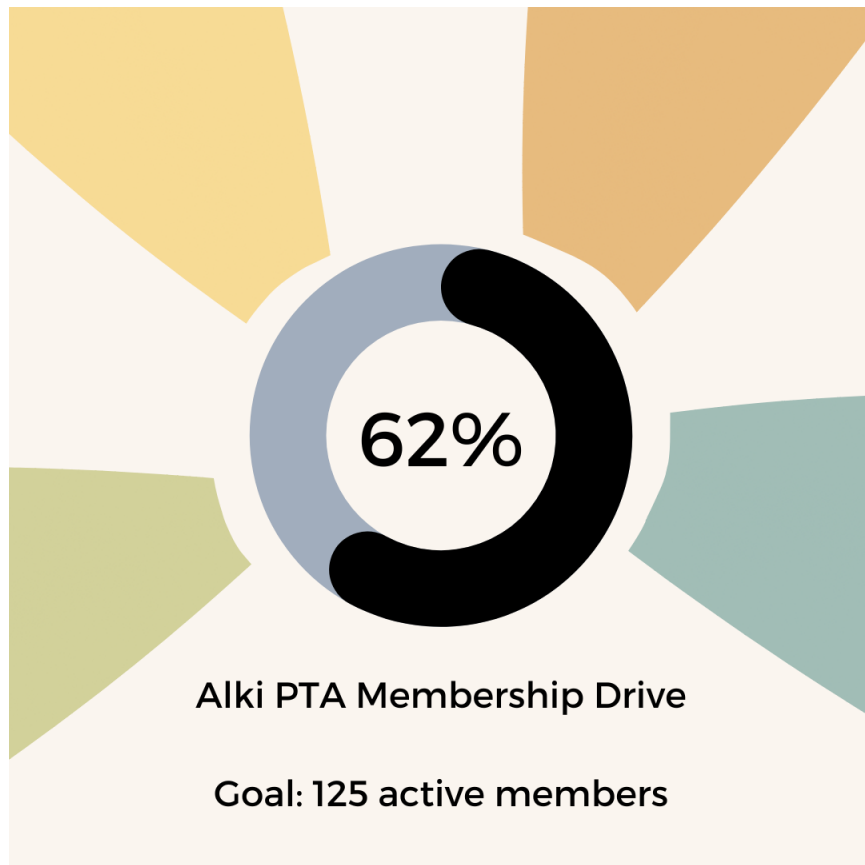

If you would like to know more about Nominating Committee and the PTA Board - please reach out to info@alkipta.com.

Future Volunteer Opportunity

Call for Volunteers!

A heads up - Alki will need bushels of helpers for our quickly approaching departure from campus. Major needs will include **sorting** and **boxing** materials (for one or several hours) and doing **recycling runs** (perfect for those with larger vehicles, **Fridays** being set run days). Any and all help is greatly appreciated! More info to follow, but count on this beginning around spring break (this April).

We Need Your Photos!

Have fun pictures of Alki students at school, on vacation, practicing an instrument or a sport or anything you would like to be a part of the yearbook?

Please send them to yearbook@alkipta.com

Easy Ways to Help Alki PTA!

[AmazonSmile](#)

[Box Tops for Education](#)

[Tru Earth](#)

Spiritwear Shop is OPEN!

Our online spiritwear shop is open, we have a variety of items available to show your school spirit!

[Shop Here!](#)

Alki PTA Membership Drive

Help us reach our goal this year of 125 PTA members and sign up today!

New School Year means your PTA membership needs to be renewed! We encourage new and returning members to renew your PTA Membership [HERE](#)