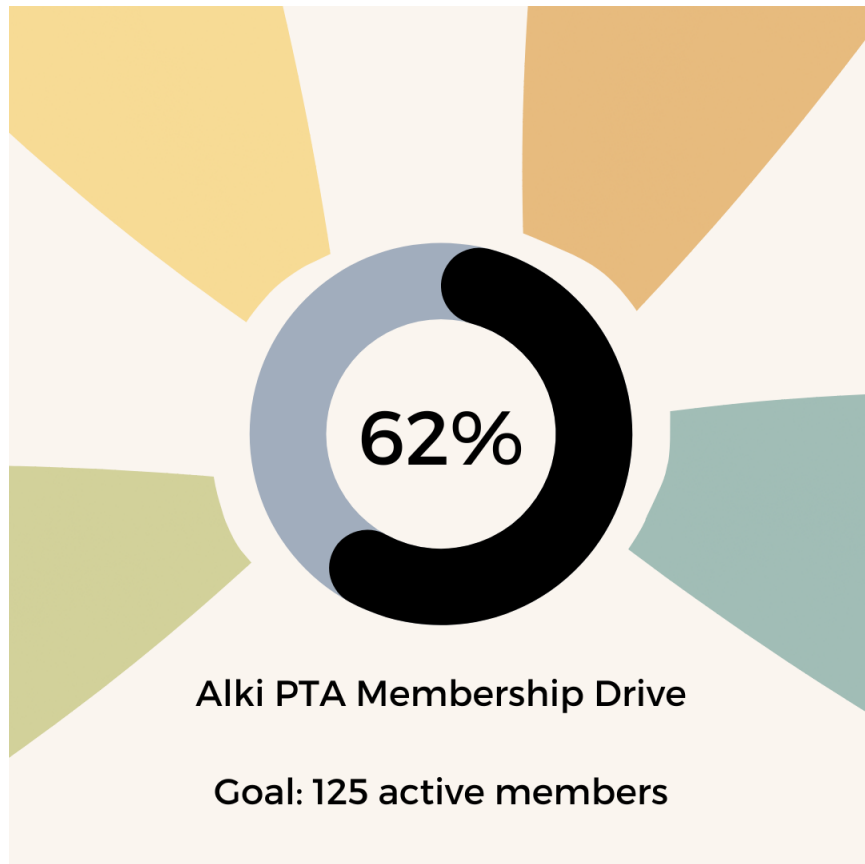

We Need Your Photos!

Have fun pictures of Alki students at school, on vacation, practicing an instrument or a sport or anything you would like to be a part of the yearbook?

Please send them to yearbook@alkipta.com

FUNDRAISING MADE EASY

Turn everyday purchases into
donations to Alki PTA today!

Easy Ways to Help Alki PTA!

[AmazonSmile](#)

[Box Tops for Education](#)

[Tru Earth](#)

Spiritwear Shop is OPEN!

Our online spiritwear shop is open, we have a variety of items available to show your school spirit!

[Shop Here!](#)

Alki PTA Membership Drive

Help us reach our goal this year of 125 PTA members and sign up today!

New School Year means your PTA membership needs to be renewed! We encourage new and returning members to renew your PTA Membership [HERE](#)