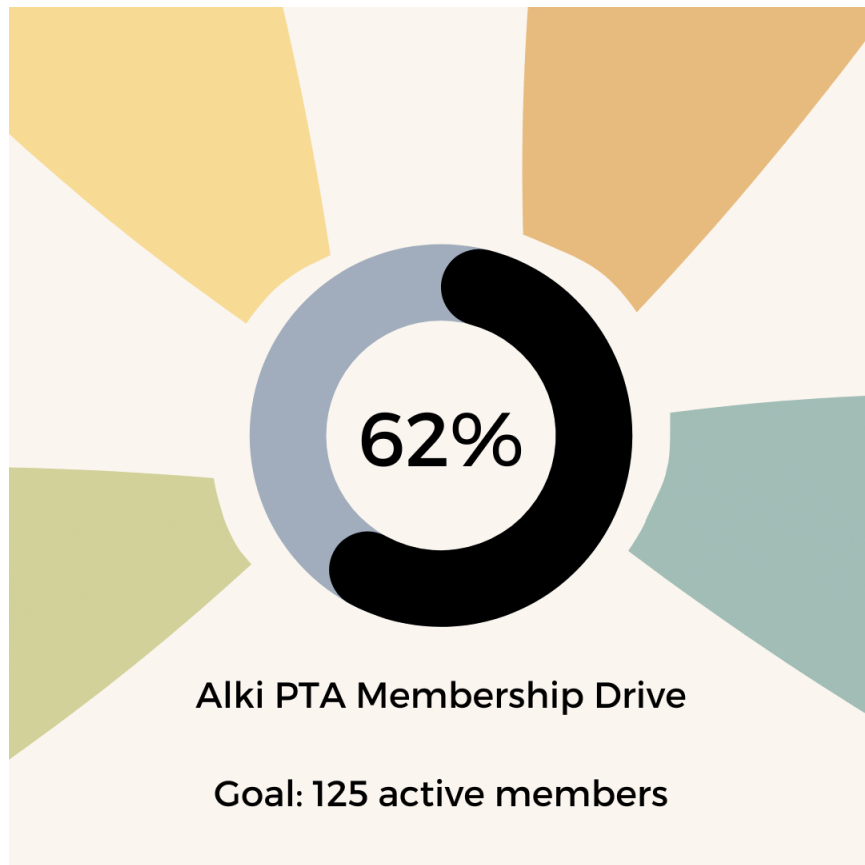

We Need Your Photos!

Have fun pictures of Alki students at school, on vacation, practicing an instrument or a sport or anything you would like to be a part of the yearbook?

Please send them to yearbook@alkipta.com

Easy Ways to Help Alki PTA!

[AmazonSmile](#)

[Box Tops for Education](#)

[Tru Earth](#)

Spiritwear Shop is OPEN!

Our online spiritwear shop is open, we have a variety of items available to show your school spirit!

[Shop Here!](#)

Alki PTA Membership Drive

Help us reach our goal this year of 125 PTA members and sign up today!

New School Year means your PTA membership needs to be renewed! We encourage new and returning members to renew your PTA Membership [HERE](#)